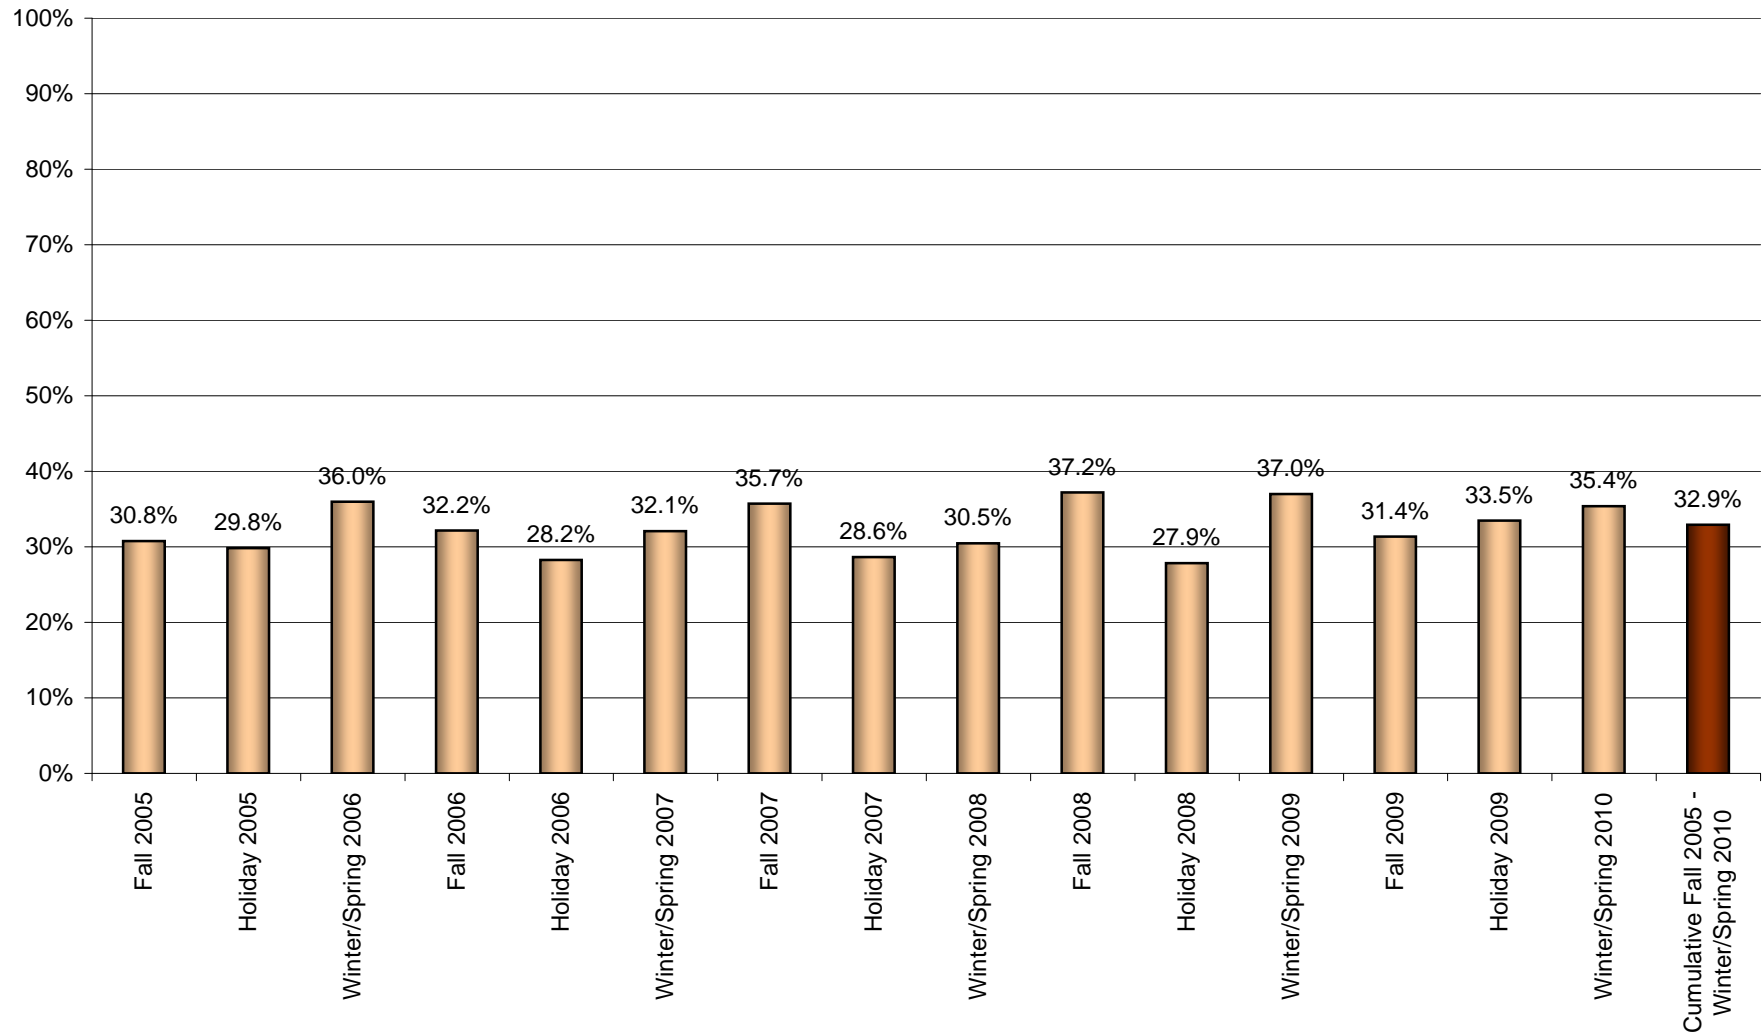

Turfway Park Fall 2005 - Winter/Spring 2010 | Percentage of Winning Favorites