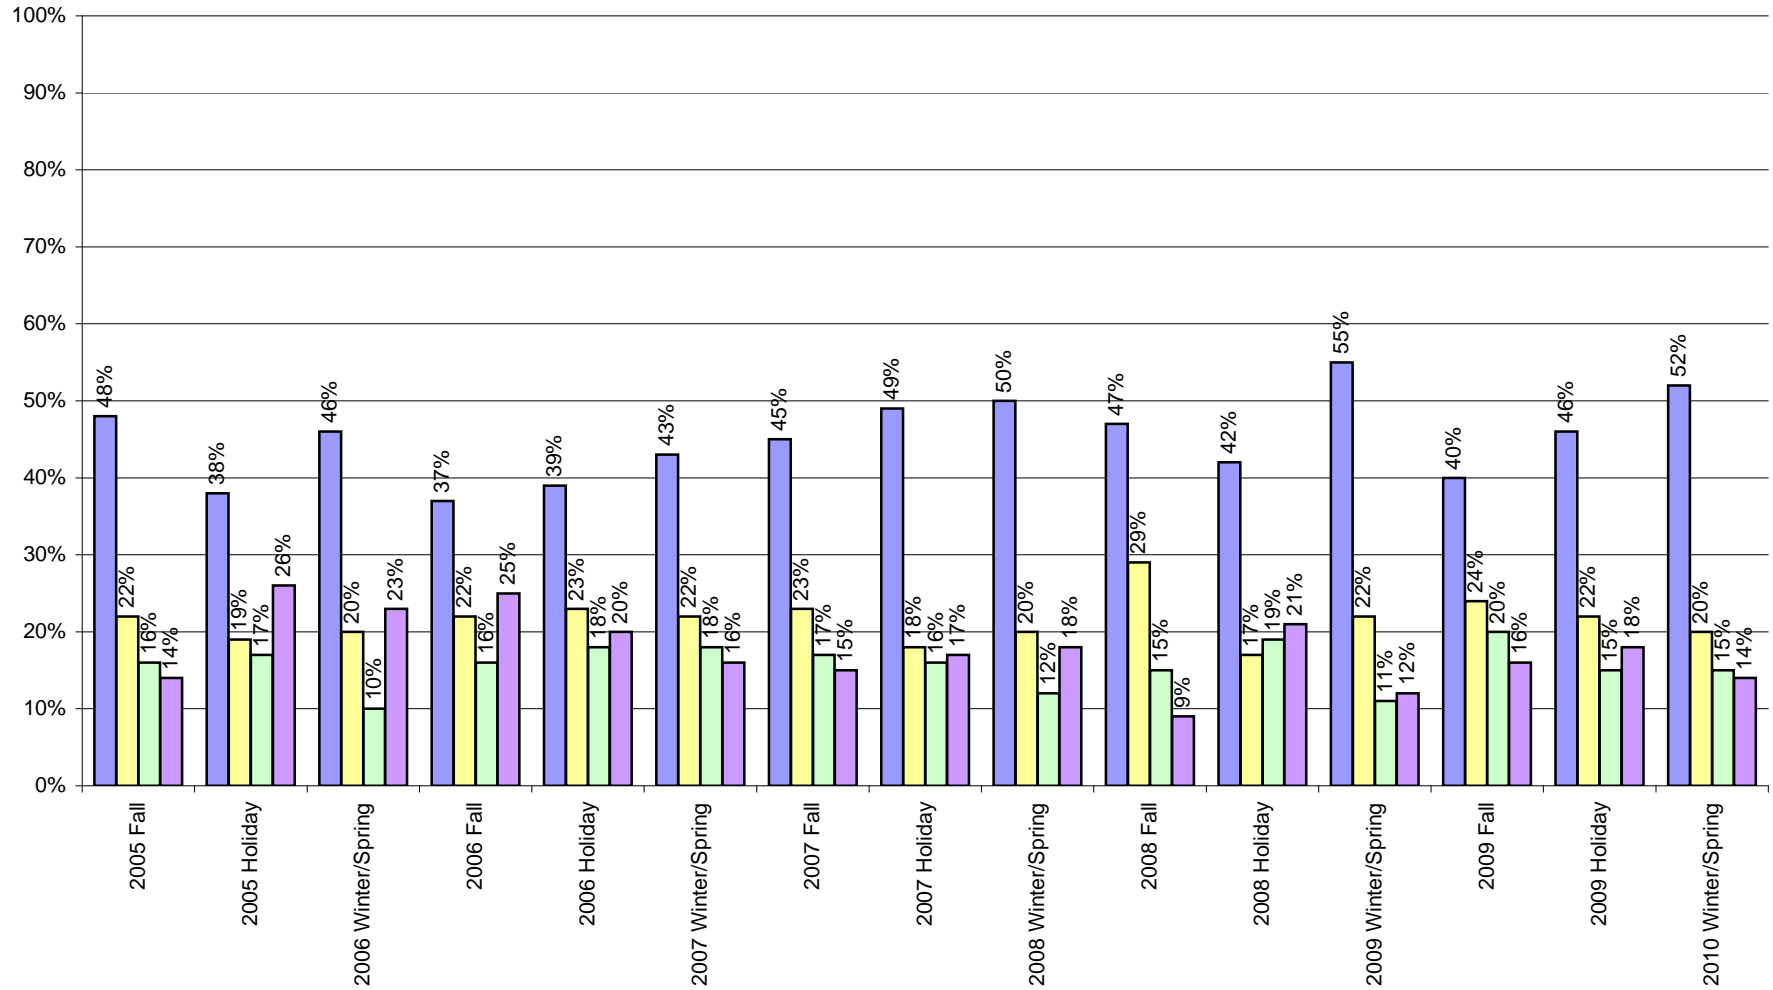

## Turfway Park Fall 2005 - Winter/Spring 2010 | Winners by Running Style: Chronological

■ Frontrunners   
 ■ Stalkers   
 ■ Mid-Pack   
 ■ Deep Closers

## Turfway park Fall 2005 - Winter/Spring 2010 | Winners by Running Style: Chronological