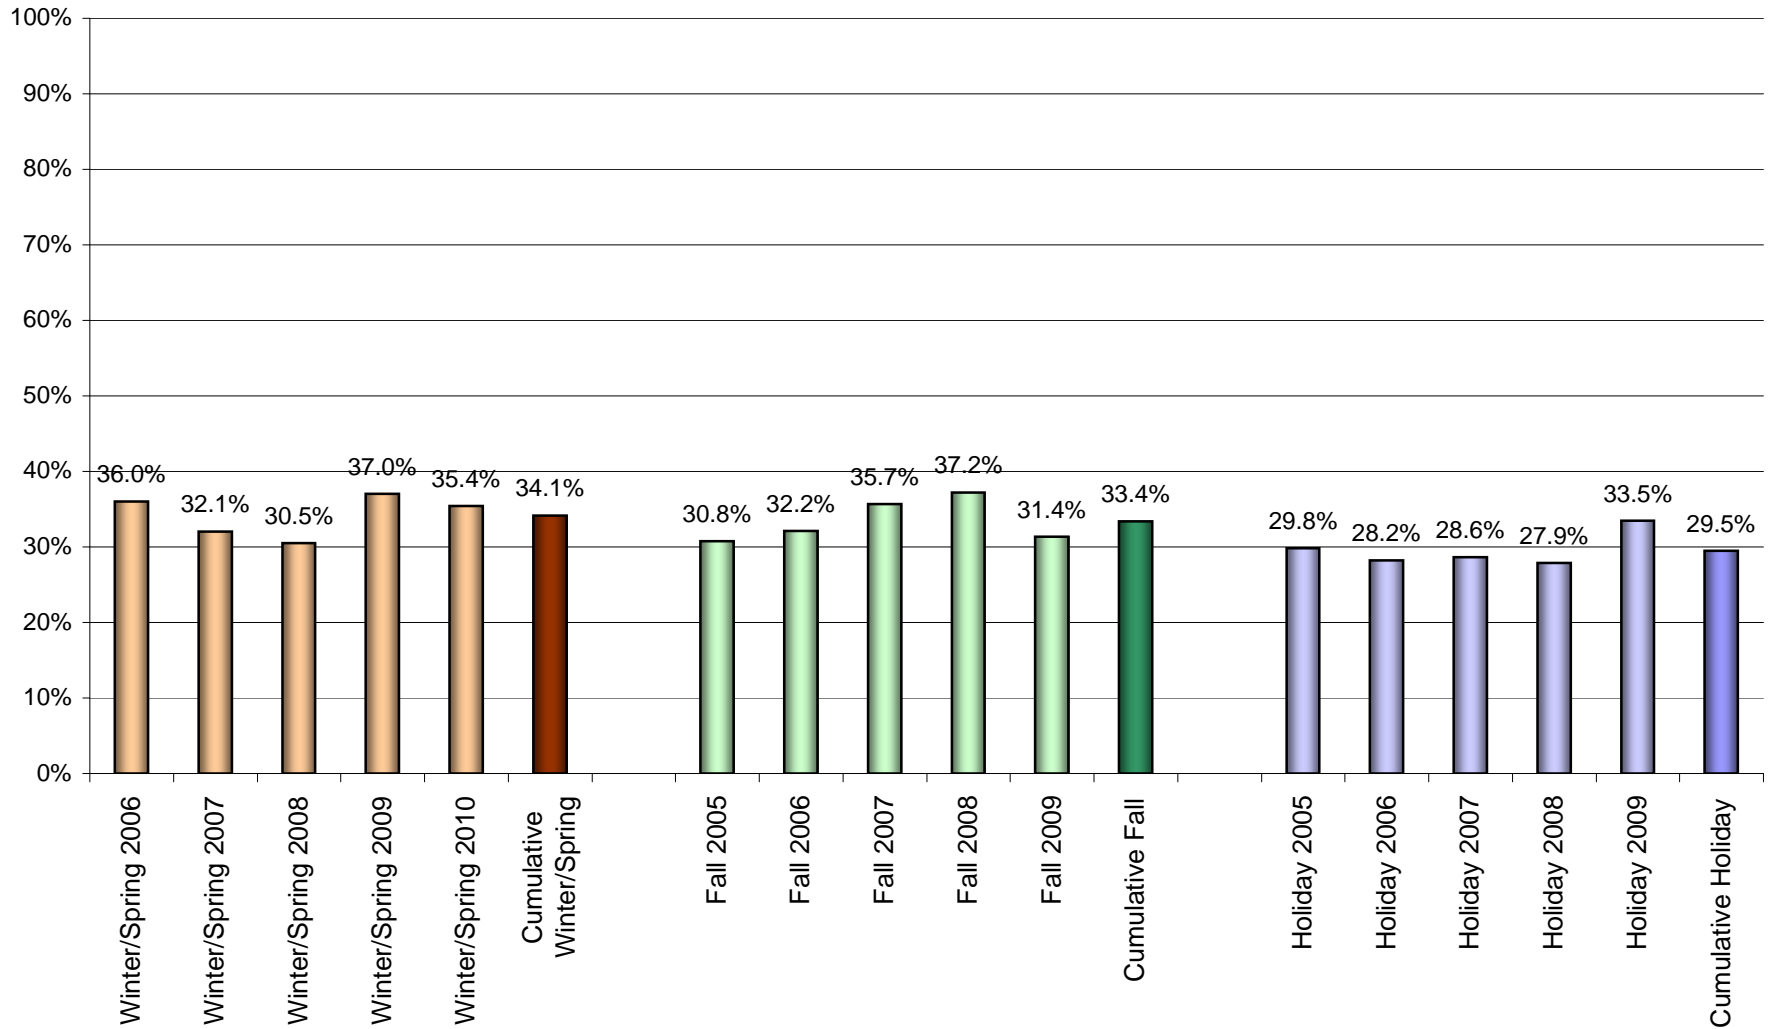

Turfway Park Fall 2005 - Winter/Spring 2010 | Winning Favorites | Meet Comparison

Data reflect 1,753 winners.