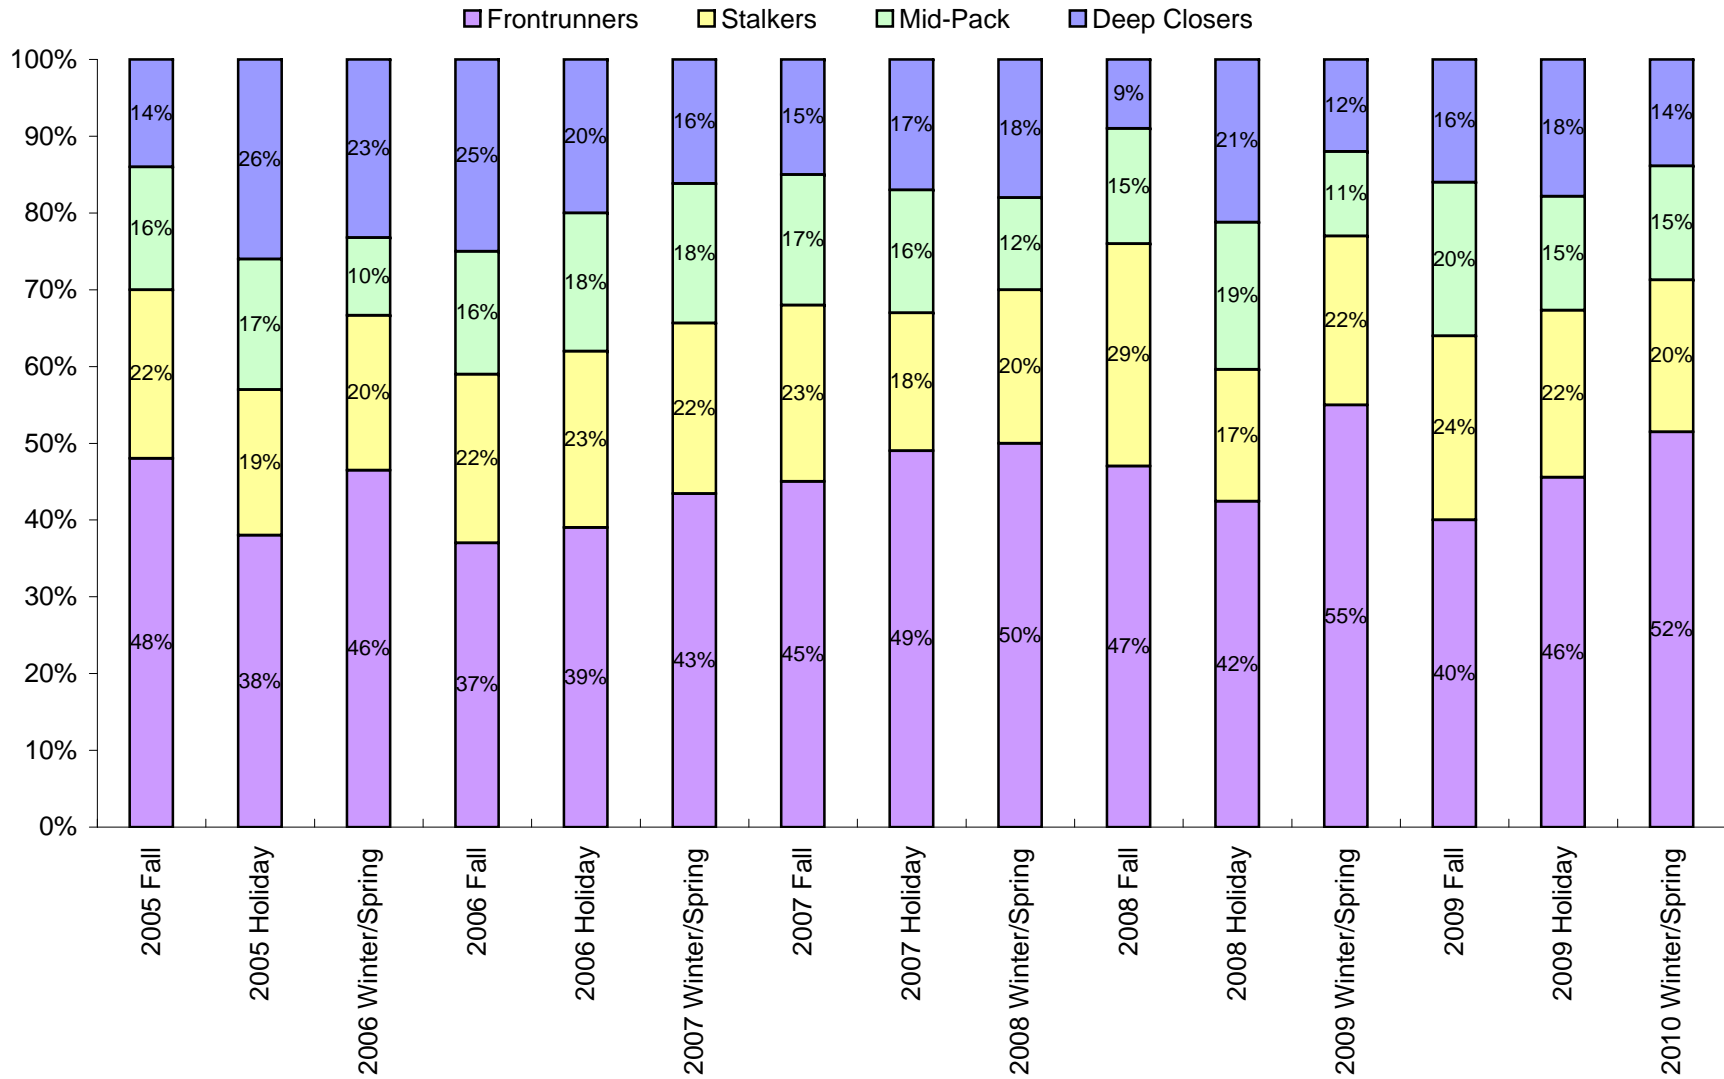

## Turfway Park Fall 2005 - Winter/Spring 2010 | Winners by Running Style: Chronological

■ Frontrunners   
 ■ Stalkers   
 ■ Mid-Pack   
 ■ Deep Closers

## Turfway park Fall 2005 - Winter/Spring 2010 | Winners by Running Style: Chronological

## Turfway Park Fall 2005 - Winter/Spring 2010 | Winners by Running Style by Meet