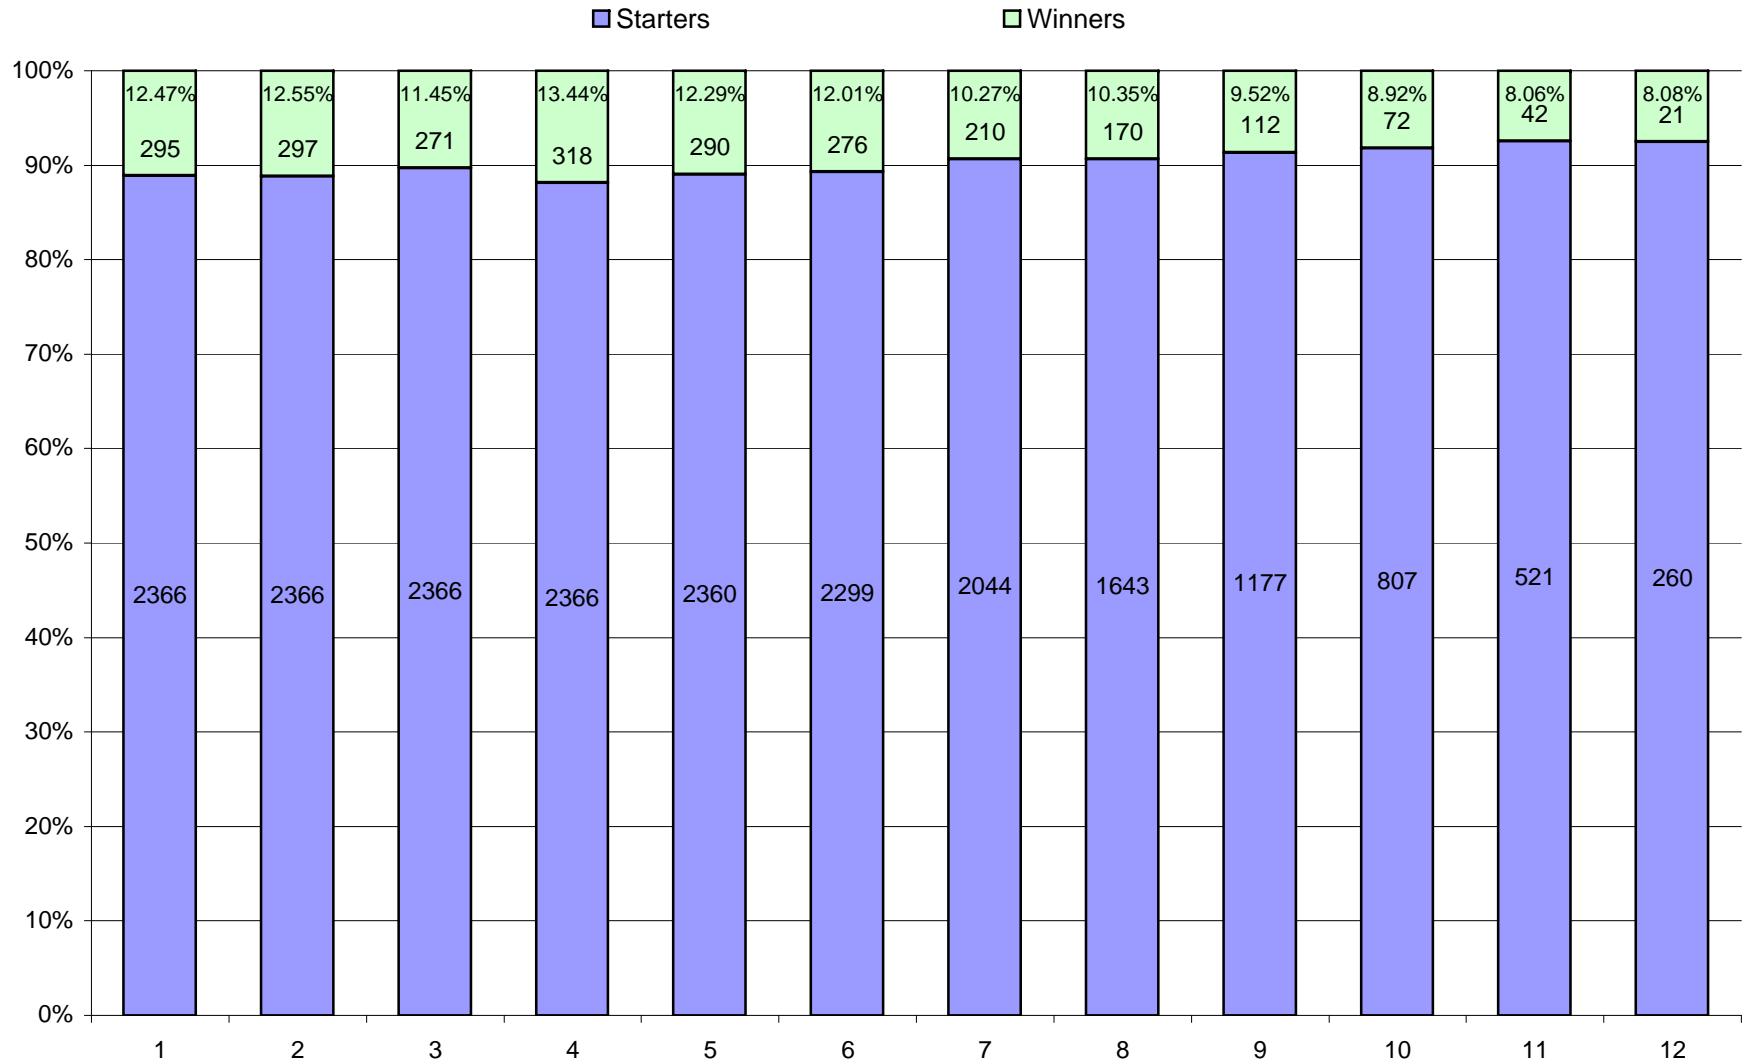

Turfway Park Fall 2005 - Winter/Spring 2010 | Route Winners by Post Position