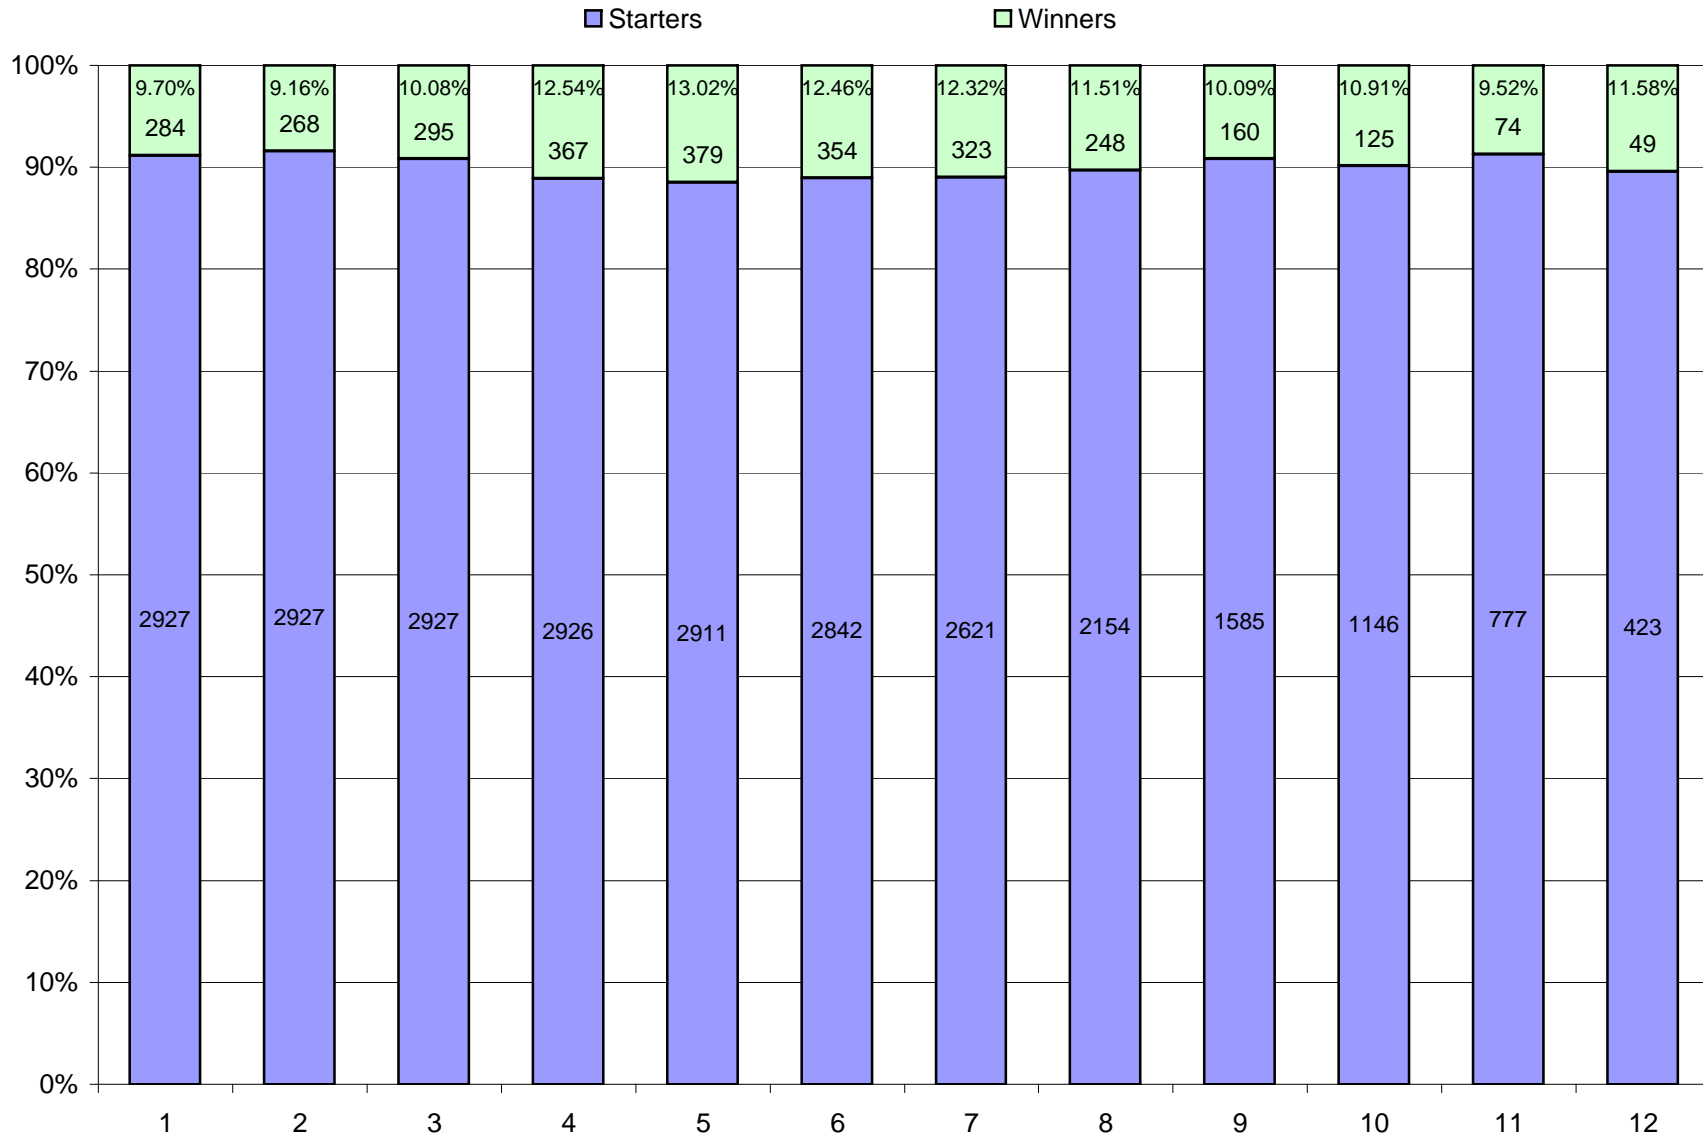

Turfway Park Fall 2005 - Winter/Spring 2010 | Sprint Winners by Post Position