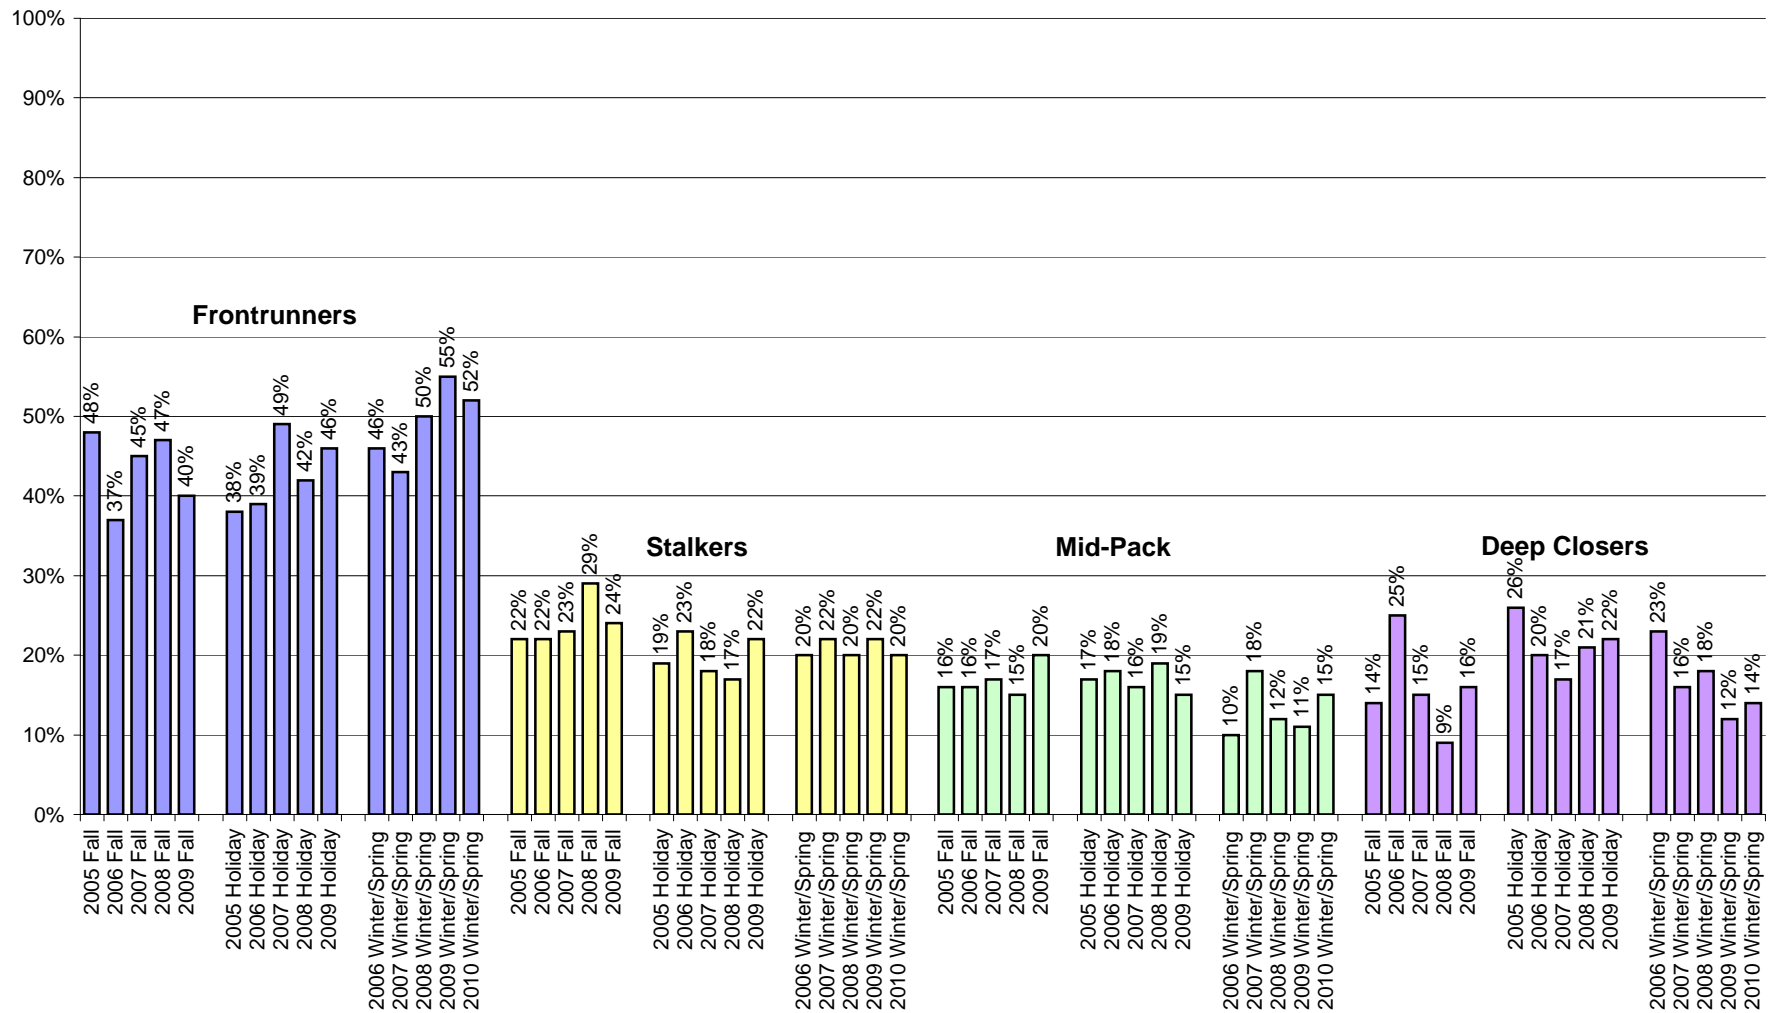

Turfway Park Fall 2005 - Winter/Spring 2010 | Winners by Running Style by Meet